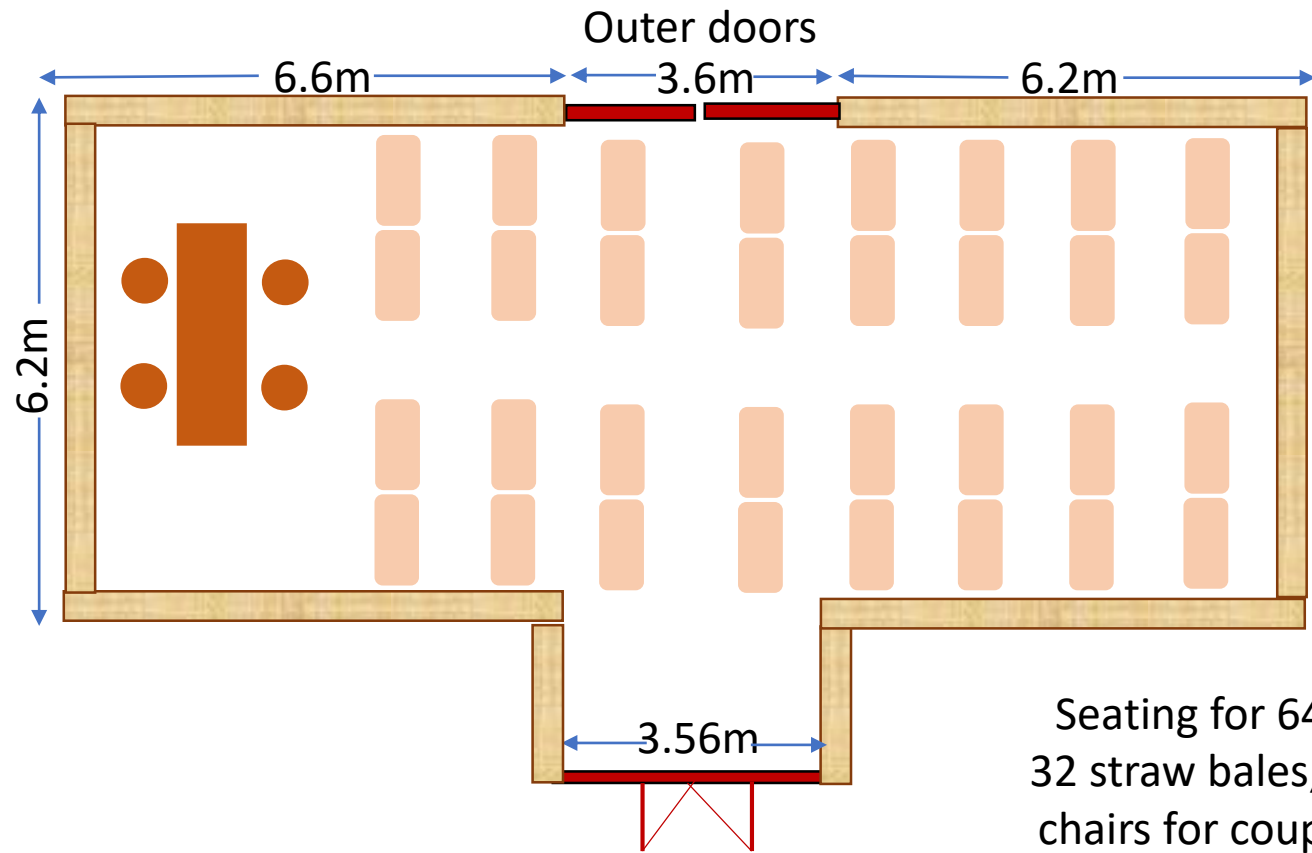

Scale 1cm:2m approx.

Scale 1cm:2m approx.

THE BARLEY BARN

Scale 1cm:2m approx.

THE BARLEY BARN

Seating for 64 on
32 straw bales, plus
chairs for couple &
registrars

Scale 1cm:2m approx.

THE BARLEY BARN

Seating on folding wooden chairs for 95, plus chairs for couple & registrars. Up to 140 seated possible with chairs closer together and reconfiguration at front, plus additional 10 standing.

Scale 1cm:2m approx.

THE BARLEY BARN

Informal auditorium-style with
straw bales or chairs for 40-50
guests

Scale 1cm:2m approx.

**Cogges Wedding Barns
& Walled Area
for Exclusive Use**
(all measurements approximate)

Church parking only