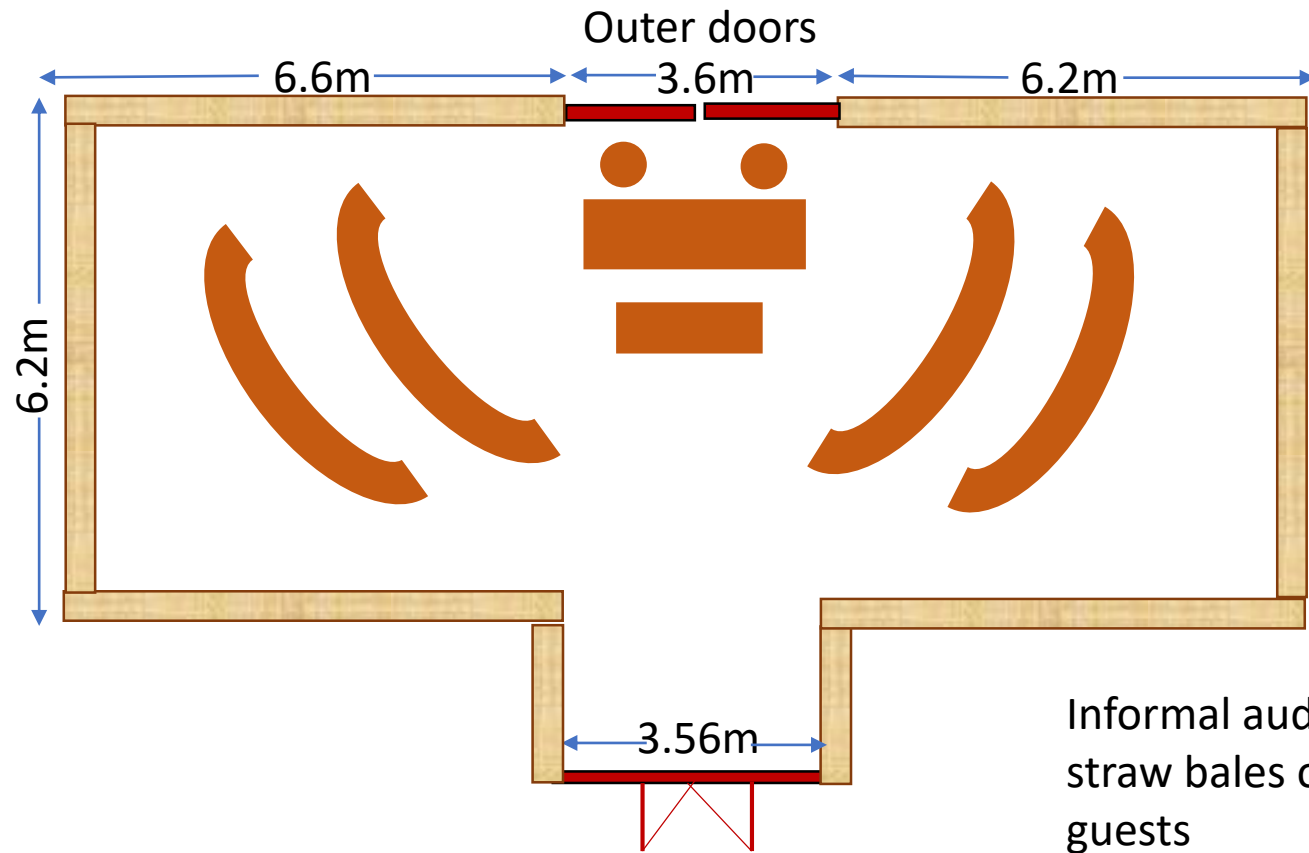

Scale 1cm:2m approx.

Scale 1cm:2m approx.

THE BARLEY BARN

Scale 1cm:2m approx.

THE BARLEY BARN

Seating for 64 on
32 straw bales, plus
chairs for couple &
registrars

Scale 1cm:2m approx.

THE BARLEY BARN

Seating on folding wooden chairs for 95, plus chairs for couple & registrars. Up to 140 seated possible with chairs closer together and reconfiguration at front, plus additional 10 standing.

Scale 1cm:2m approx.

THE BARLEY BARN

Informal auditorium-style with
straw bales or chairs for 40-50
guests

Scale 1cm:2m approx.

**Cogges Wedding Barns
& Walled Area
for Exclusive Use**
(all measurements approximate)

Church parking only