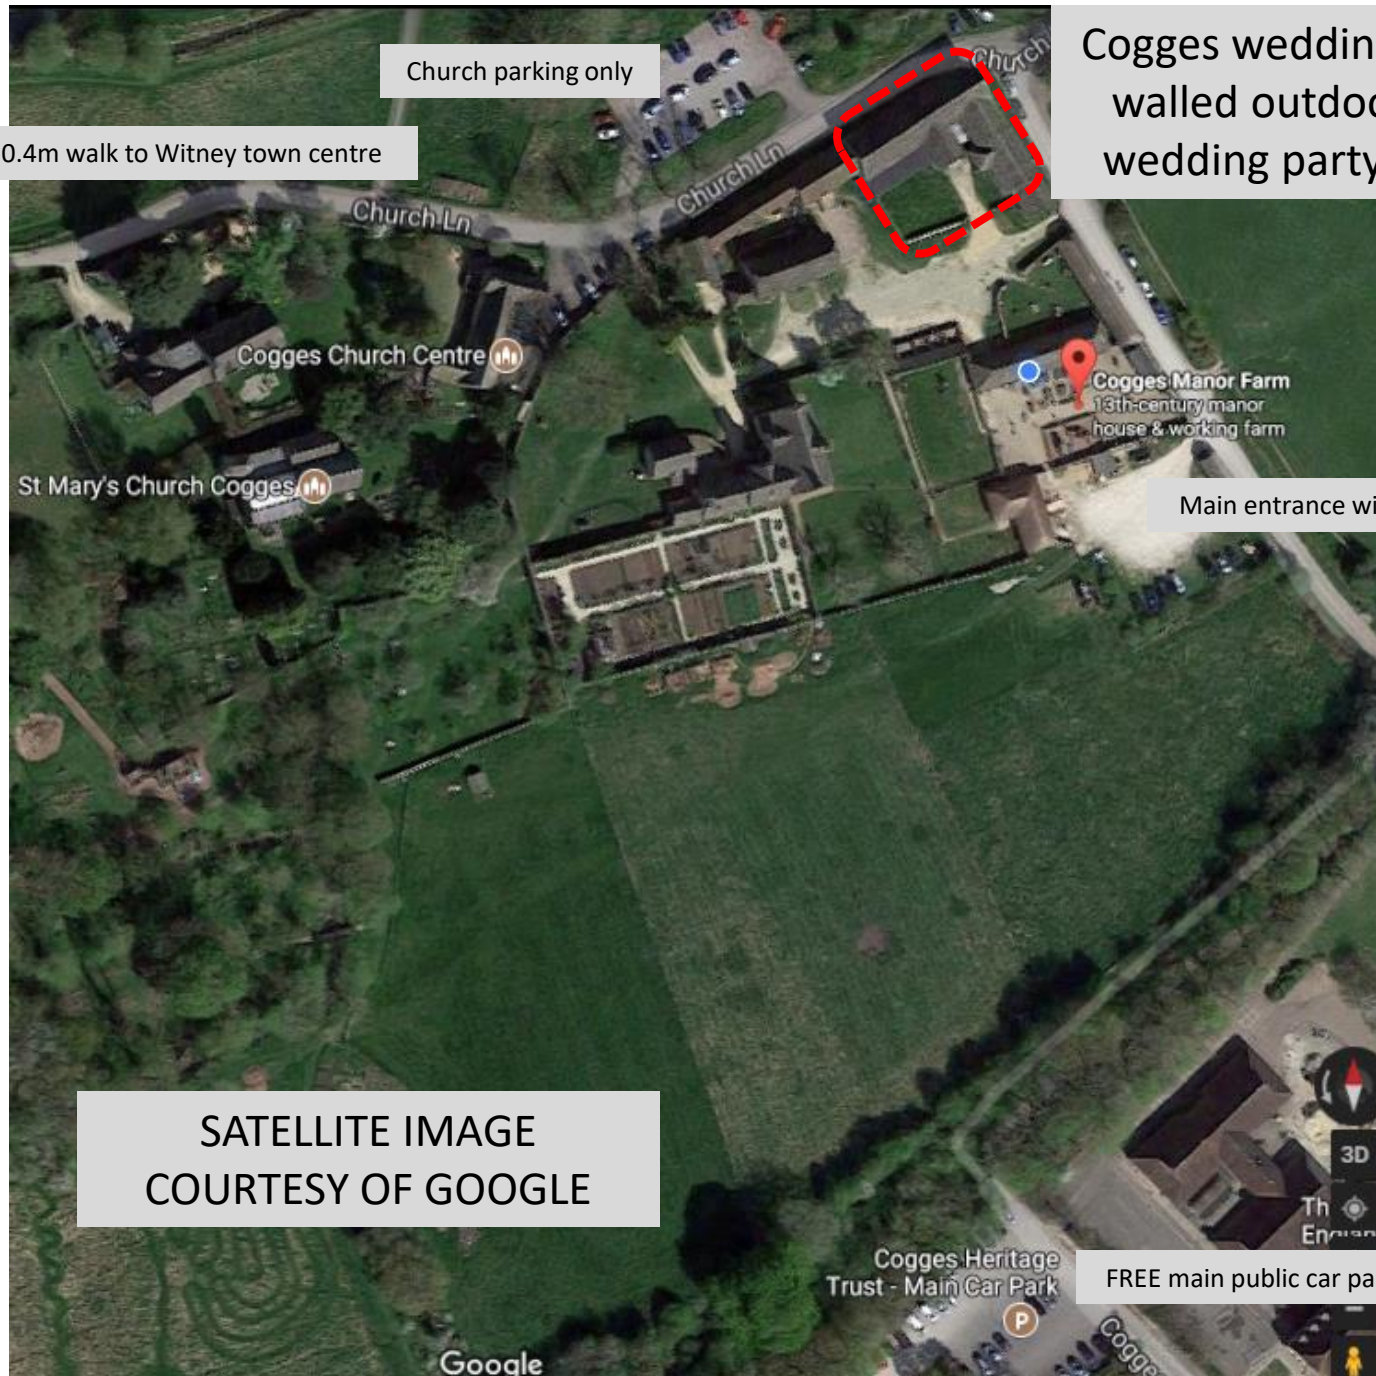

Scale 1cm:2m approx.

Scale 1cm:2m approx.

THE BARLEY BARN

Scale 1cm:2m approx.

THE BARLEY BARN

Seating for 64 on
32 straw bales, plus
chairs for couple &
registrars

Scale 1cm:2m approx.

THE BARLEY BARN

Seating on folding wooden chairs for 95, plus chairs for couple & registrars. Up to 140 seated possible with chairs closer together and reconfiguration at front, plus additional 10 standing.

Scale 1cm:2m approx.

THE BARLEY BARN

Informal auditorium-style with
straw bales or chairs for 40-50
guests

Scale 1cm:2m approx.

**Cogges Wedding Barns
& Walled Area
for Exclusive Use**
(all measurements approximate)

Church parking only

← 0.4m walk to Witney town centre

Cogges wedding barns and walled outdoor area for wedding party's sole use

Cogges Church Centre

St Mary's Church Cogges

Cogges Manor Farm
13th-century manor house & working farm