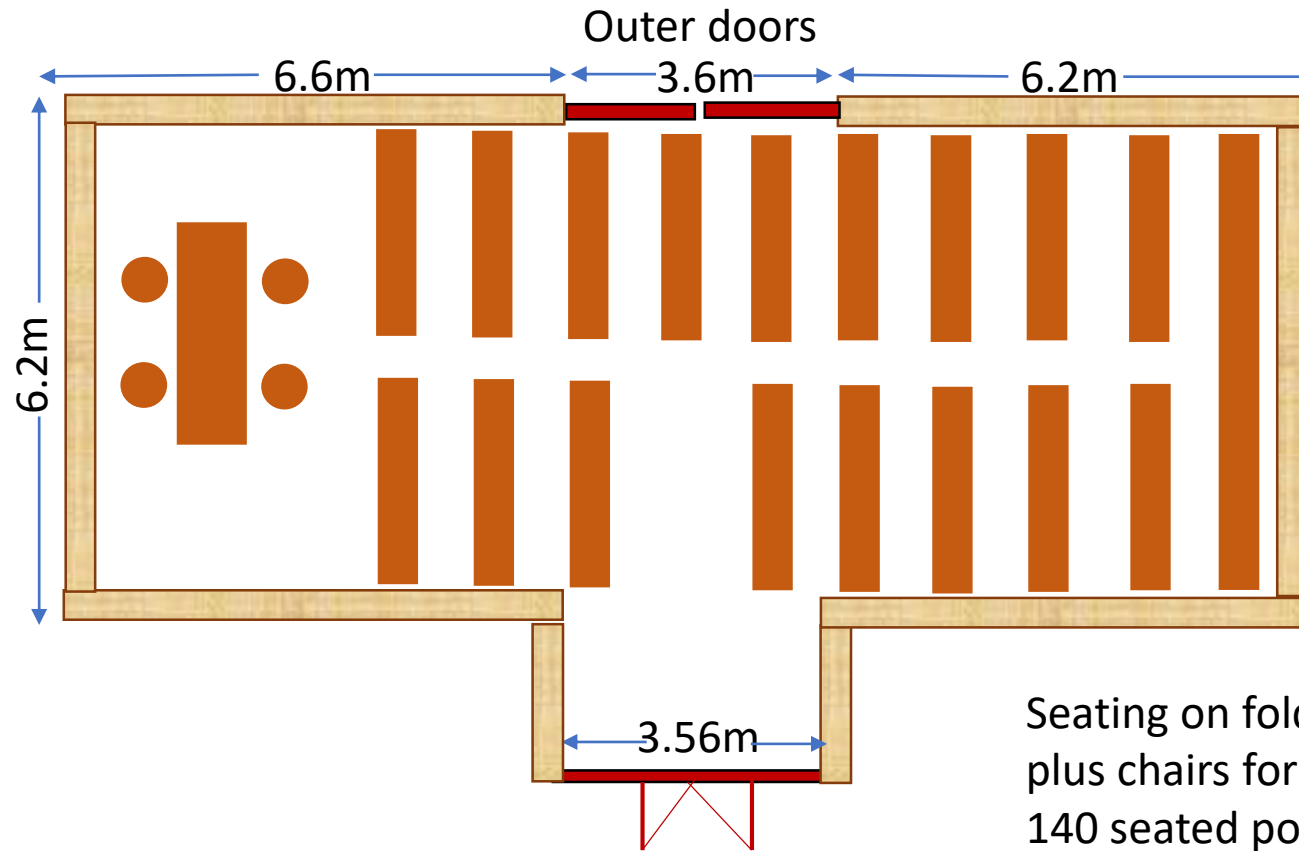

Scale 1cm:2m approx.

Scale 1cm:2m approx.

THE BARLEY BARN

Scale 1cm:2m approx.

THE BARLEY BARN

Seating for 64 on
32 straw bales, plus
chairs for couple &
registrars

Scale 1cm:2m approx.

THE BARLEY BARN

Seating on folding wooden chairs for 95, plus chairs for couple & registrars. Up to 140 seated possible with chairs closer together and reconfiguration at front, plus additional 10 standing.

Scale 1cm:2m approx.

THE BARLEY BARN

Informal auditorium-style with
straw bales or chairs for 40-50
guests

Scale 1cm:2m approx.

**Cogges Wedding Barns
& Walled Area
for Exclusive Use**
(all measurements approximate)

Church parking only