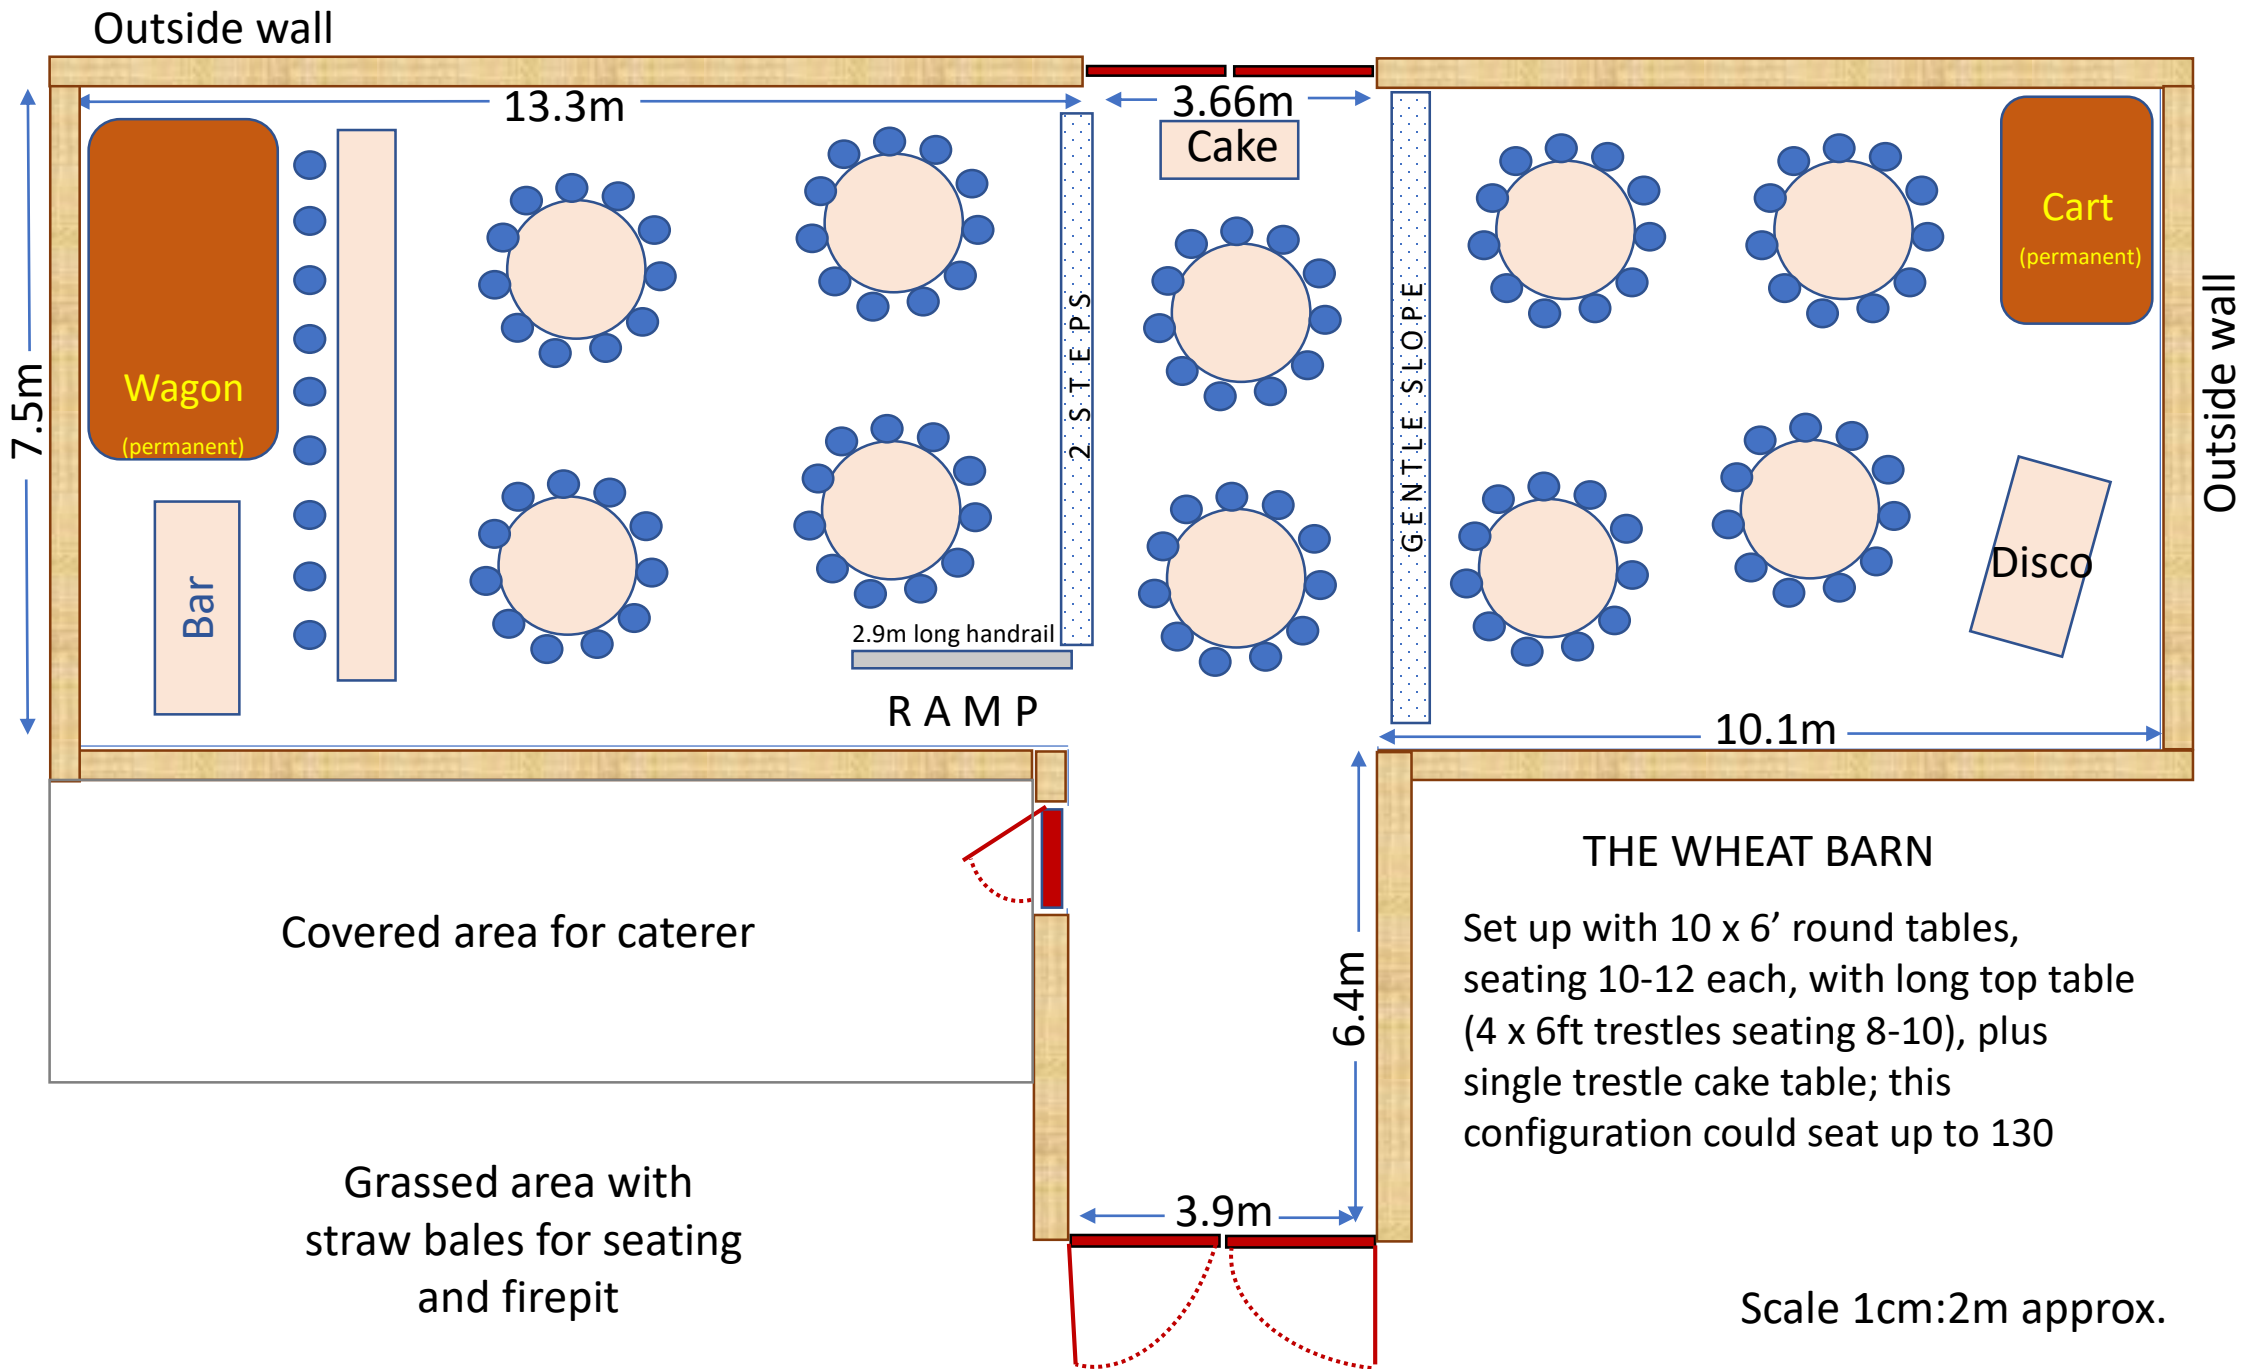

Scale 1cm:2m approx.

Scale 1cm:2m approx.

THE BARLEY BARN

Scale 1cm:2m approx.

THE BARLEY BARN

Seating for 64 on
32 straw bales, plus
chairs for couple &
registrars

Scale 1cm:2m approx.

THE BARLEY BARN

Seating on folding wooden chairs for 95, plus chairs for couple & registrars. Up to 140 seated possible with chairs closer together and reconfiguration at front, plus additional 10 standing.

Scale 1cm:2m approx.

THE BARLEY BARN

Informal auditorium-style with
straw bales or chairs for 40-50
guests

Scale 1cm:2m approx.

**Cogges Wedding Barns
& Walled Area
for Exclusive Use**
(all measurements approximate)

Church parking only