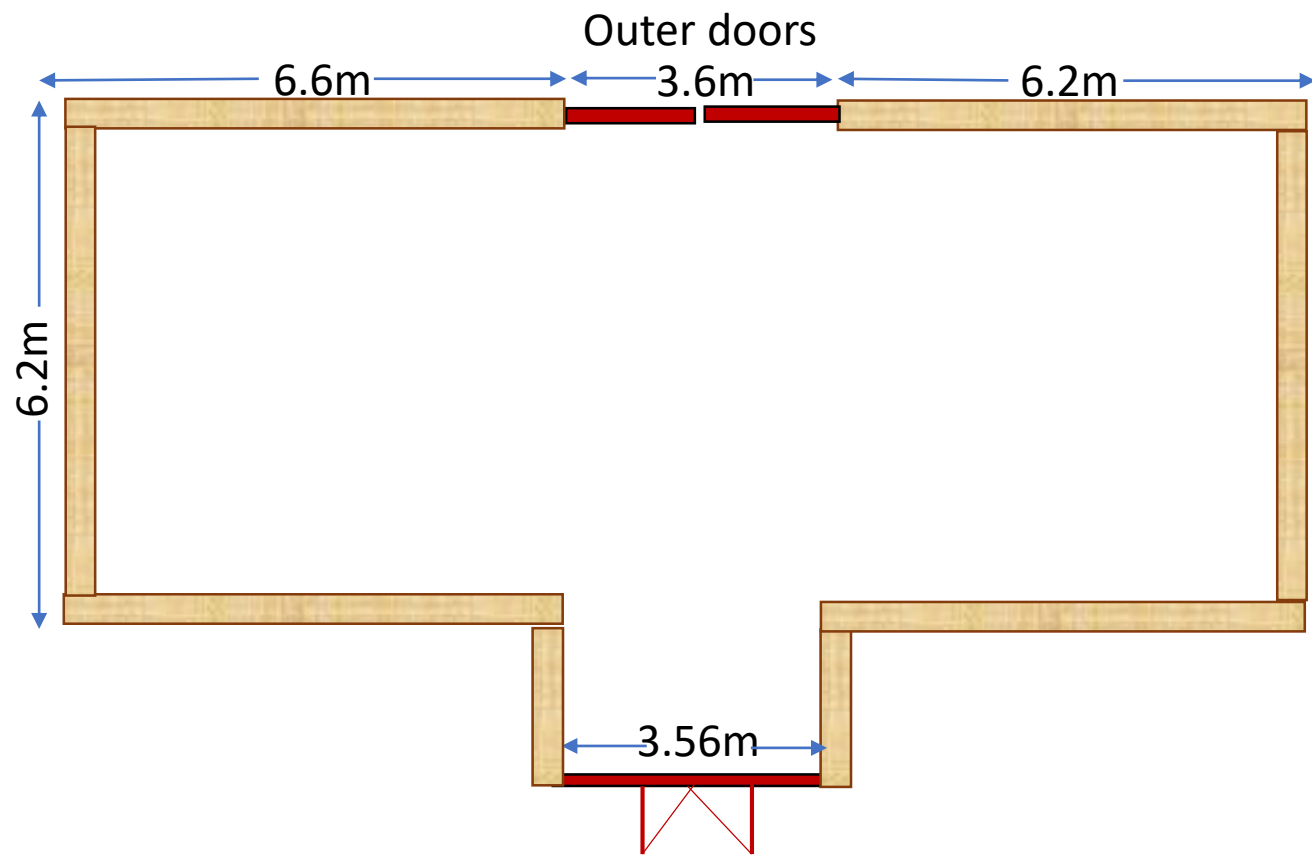

Scale 1cm:2m approx.

Scale 1cm:2m approx.

THE BARLEY BARN

Scale 1cm:2m approx.

THE BARLEY BARN

Seating for 64 on
32 straw bales, plus
chairs for couple &
registrars

Scale 1cm:2m approx.

THE BARLEY BARN

Seating on folding wooden chairs for 95, plus chairs for couple & registrars. Up to 140 seated possible with chairs closer together and reconfiguration at front, plus additional 10 standing.

Scale 1cm:2m approx.

THE BARLEY BARN

Informal auditorium-style with
straw bales or chairs for 40-50
guests

Scale 1cm:2m approx.

**Cogges Wedding Barns
& Walled Area
for Exclusive Use**
(all measurements approximate)

Church parking only