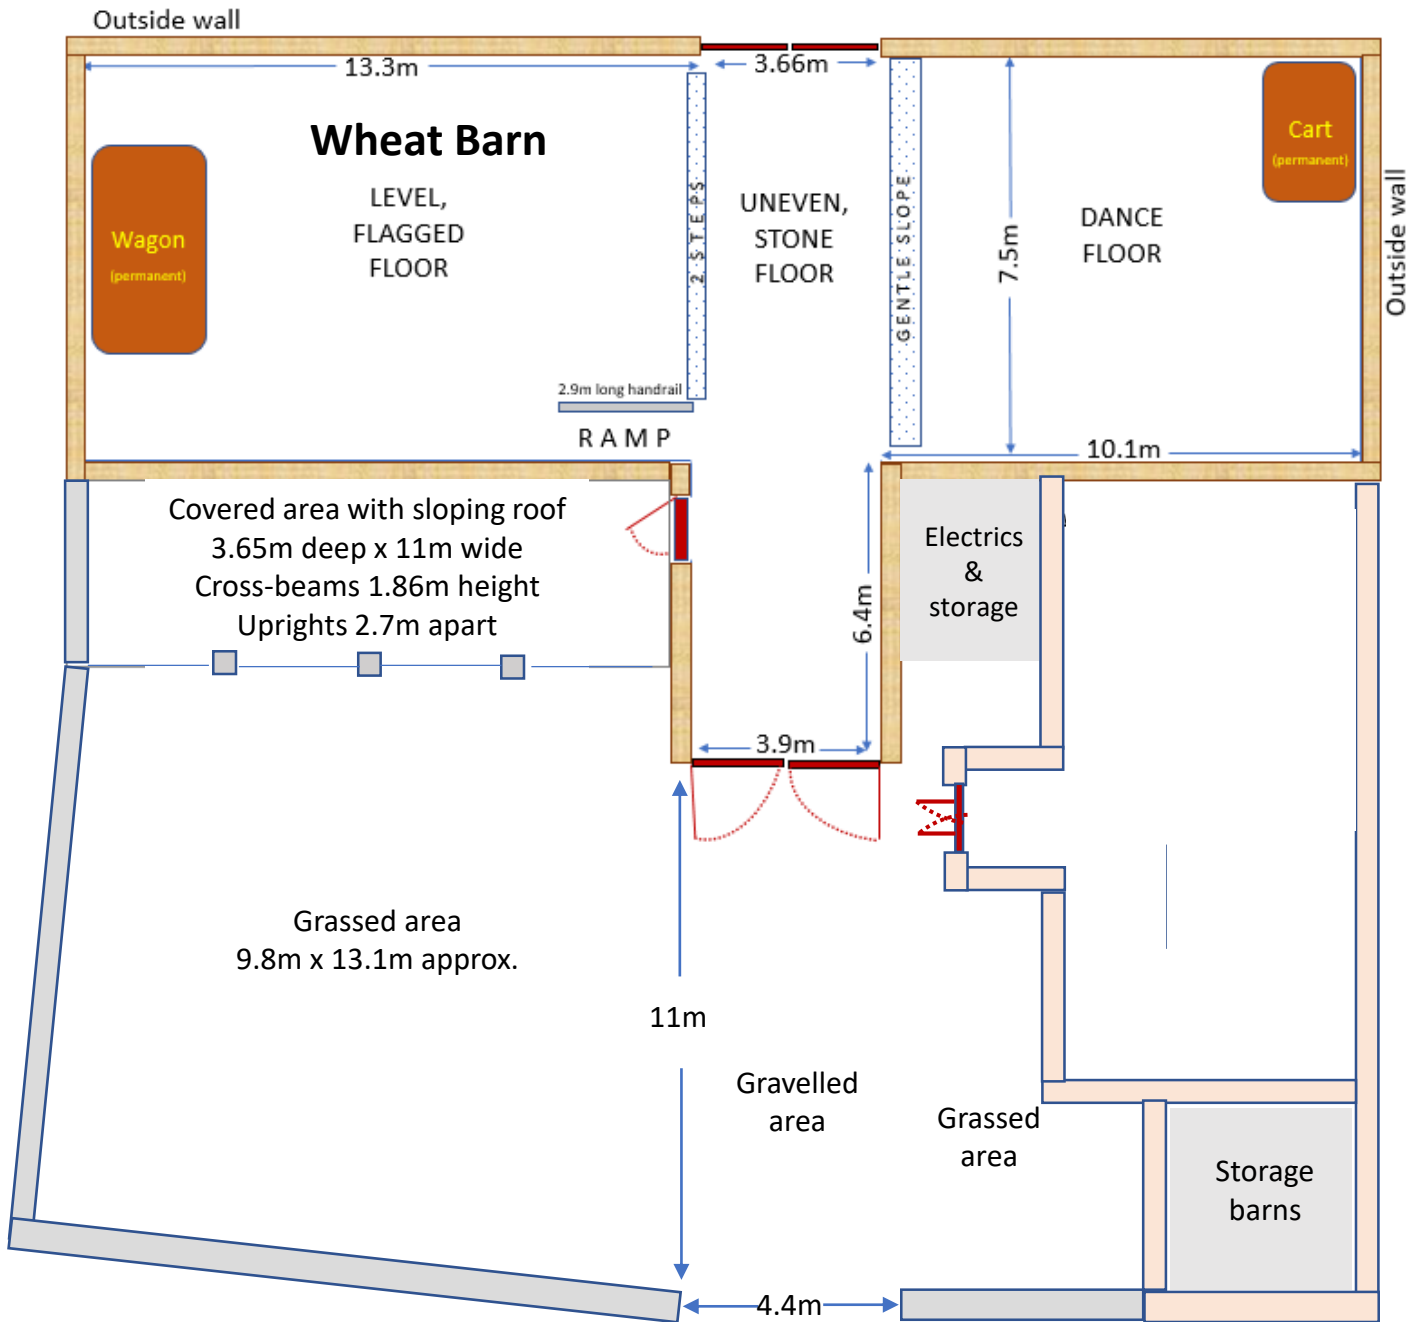

Scale 1cm:2m approx.

Scale 1cm:2m approx.

THE BARLEY BARN

Scale 1cm:2m approx.

THE BARLEY BARN

Seating for 64 on
32 straw bales, plus
chairs for couple &
registrars

Scale 1cm:2m approx.

THE BARLEY BARN

Seating on folding wooden chairs for 95, plus chairs for couple & registrars. Up to 140 seated possible with chairs closer together and reconfiguration at front, plus additional 10 standing.

Scale 1cm:2m approx.

THE BARLEY BARN

Informal auditorium-style with
straw bales or chairs for 40-50
guests

Scale 1cm:2m approx.

**Cogges Wedding Barns
& Walled Area
for Exclusive Use**
(all measurements approximate)

Church parking only