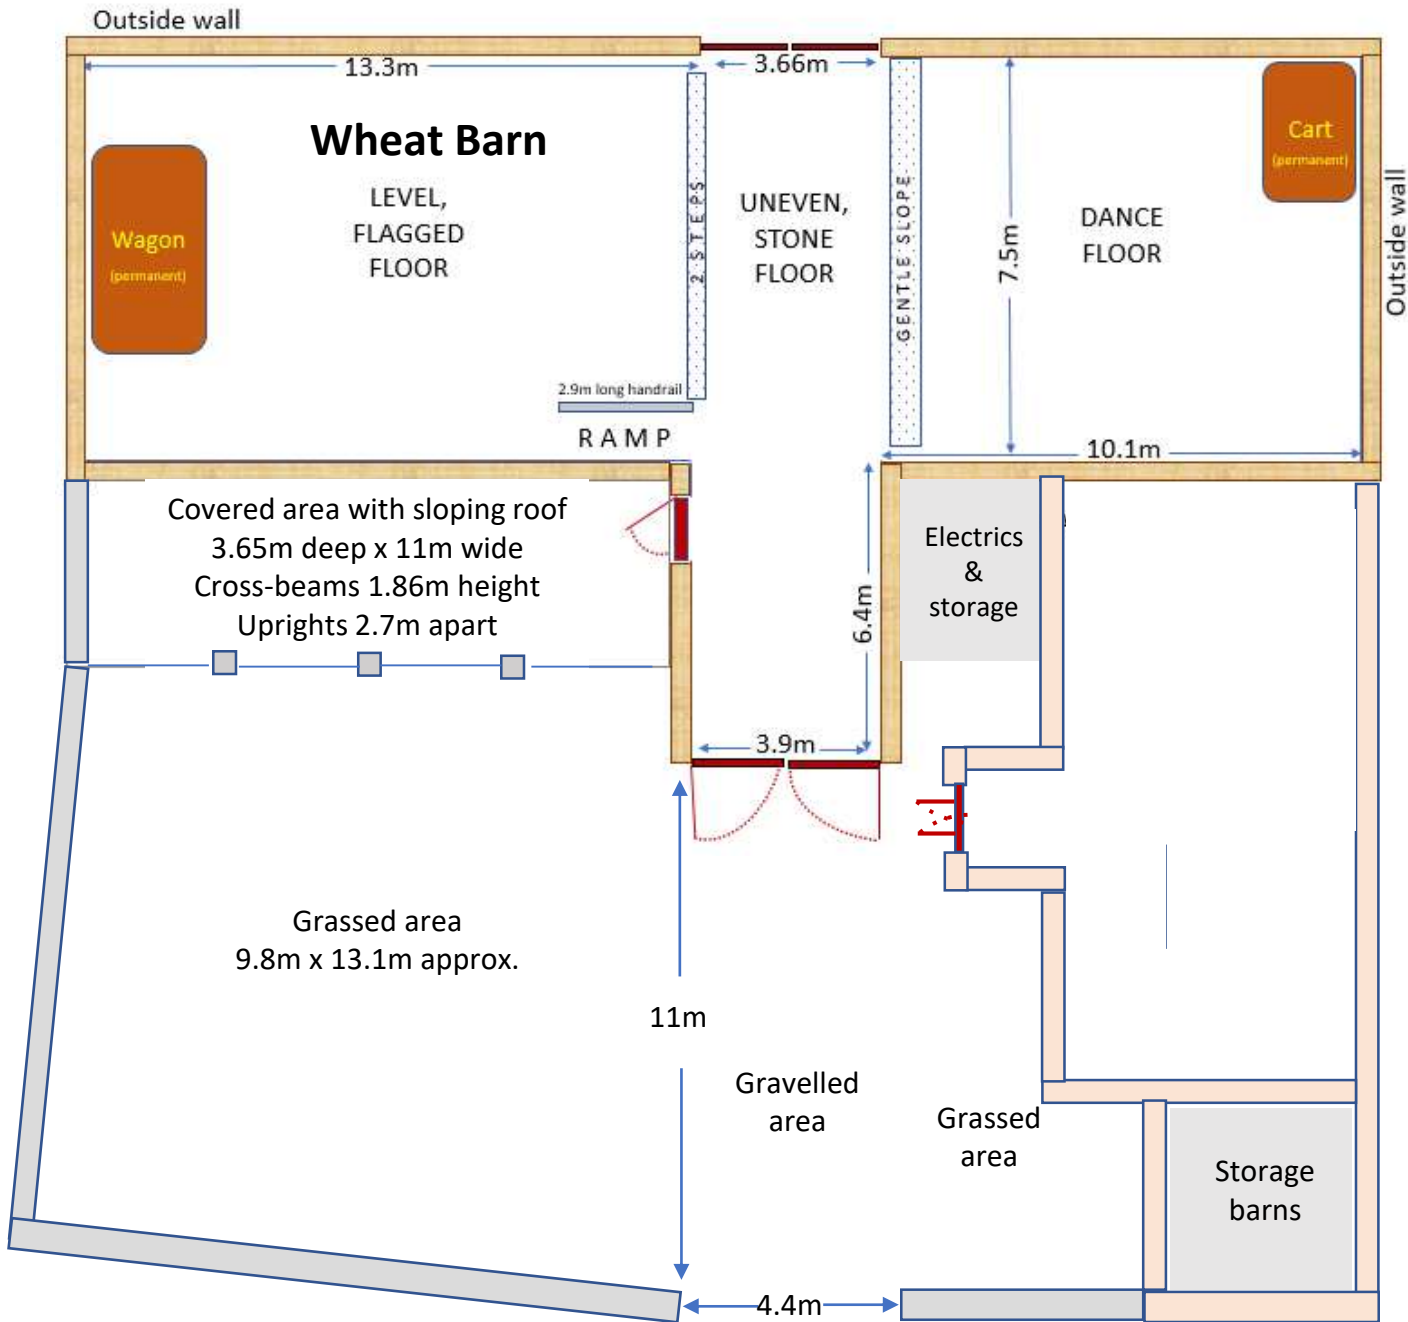

Outer doors

6.6m

3.6m

6.2m

6.2m

3.56m

THE BARLEY BARN

Scale 1cm:2m approx.

THE BARLEY BARN

Seating for 64 on
32 straw bales, plus
chairs for couple &
registrars

Scale 1cm:2m approx.

THE BARLEY BARN

Seating on folding wooden chairs for 95,
 plus chairs for couple & registrars.
 (110 possible with chairs closer together)

Scale 1cm:2m approx.

**Cogges Wedding Barns
 & Walled Area
 for Exclusive Use**
 (all measurements approximate)

Church parking only

← 0.4m walk to Witney town centre

Cogges wedding barns and walled outdoor area for wedding party's sole use