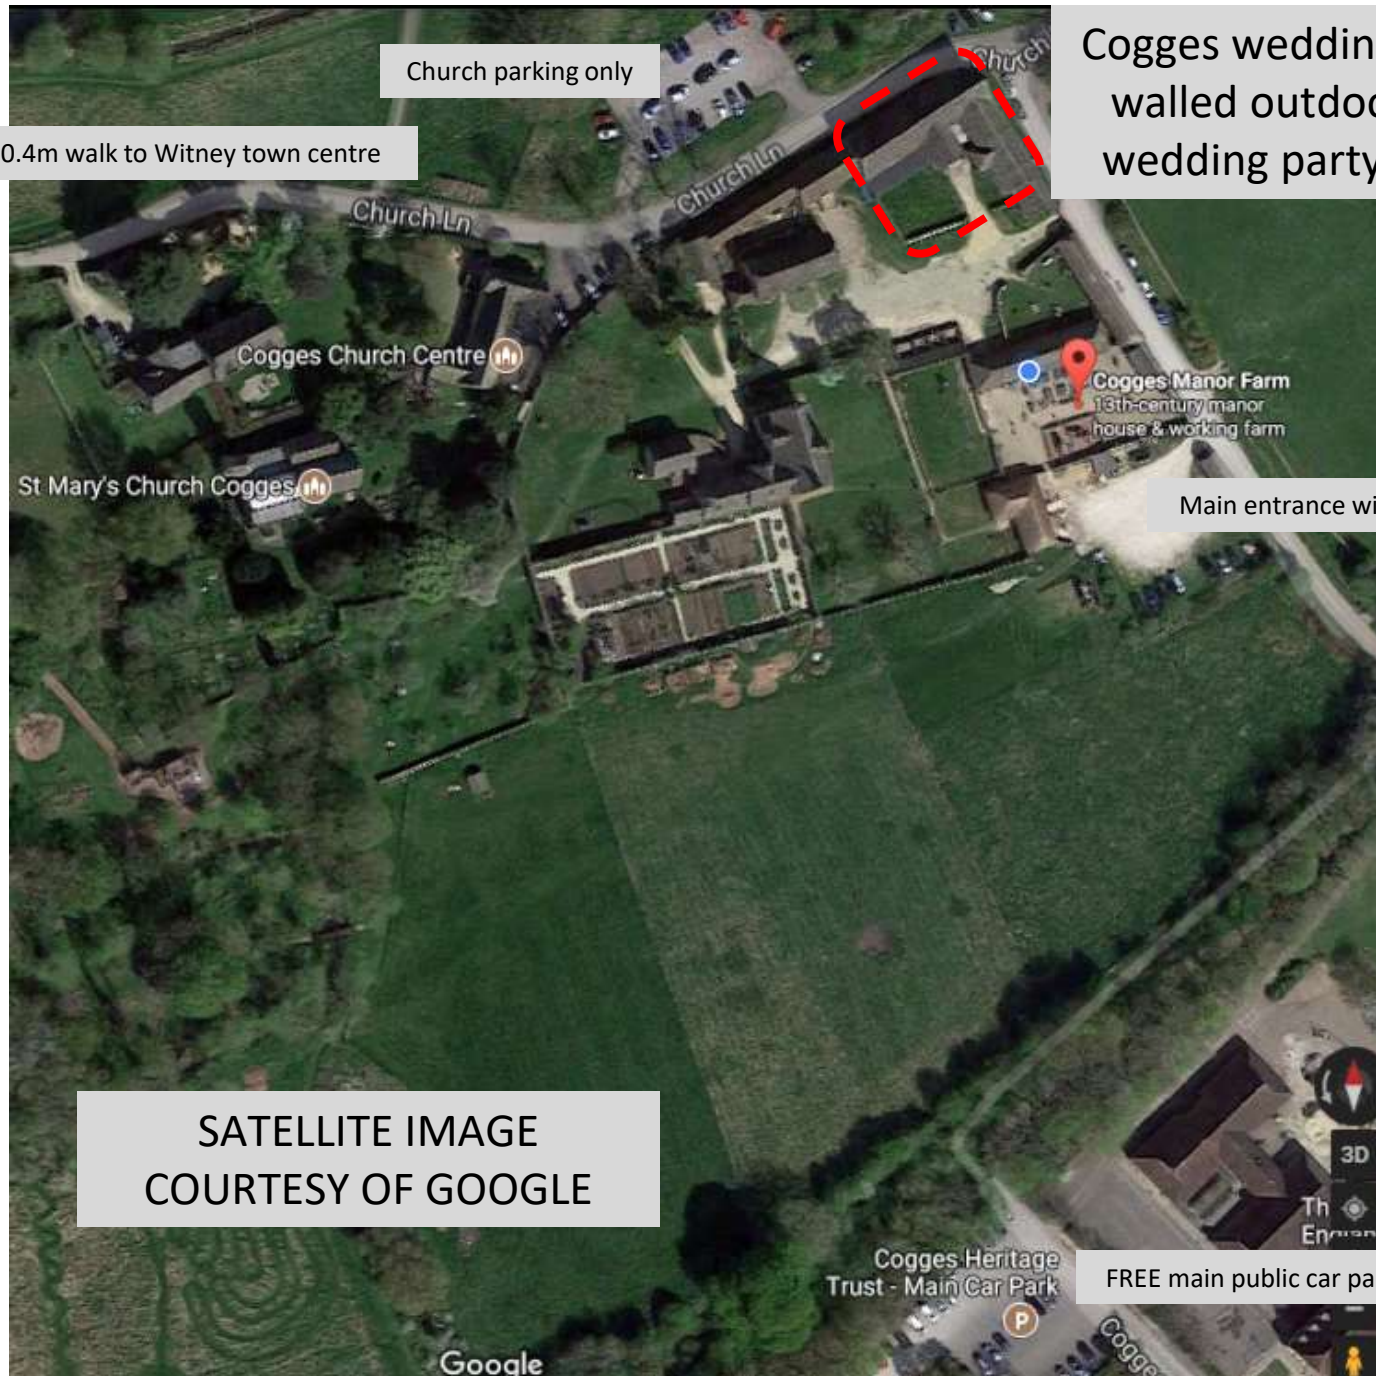

Outer doors

6.6m

3.6m

6.2m

6.2m

3.56m

THE BARLEY BARN

Scale 1cm:2m approx.

THE BARLEY BARN

Seating for 64 on
32 straw bales, plus
chairs for couple &
registrars

Scale 1cm:2m approx.

THE BARLEY BARN

Seating on folding wooden chairs for 95,
 plus chairs for couple & registrars.
 (110 possible with chairs closer together)

Scale 1cm:2m approx.

**Cogges Wedding Barns
 & Walled Area
 for Exclusive Use**
 (all measurements approximate)

Church parking only

← 0.4m walk to Witney town centre

Cogges wedding barns and walled outdoor area for wedding party's sole use

FREE main public car park (OX28 3FR)

Google