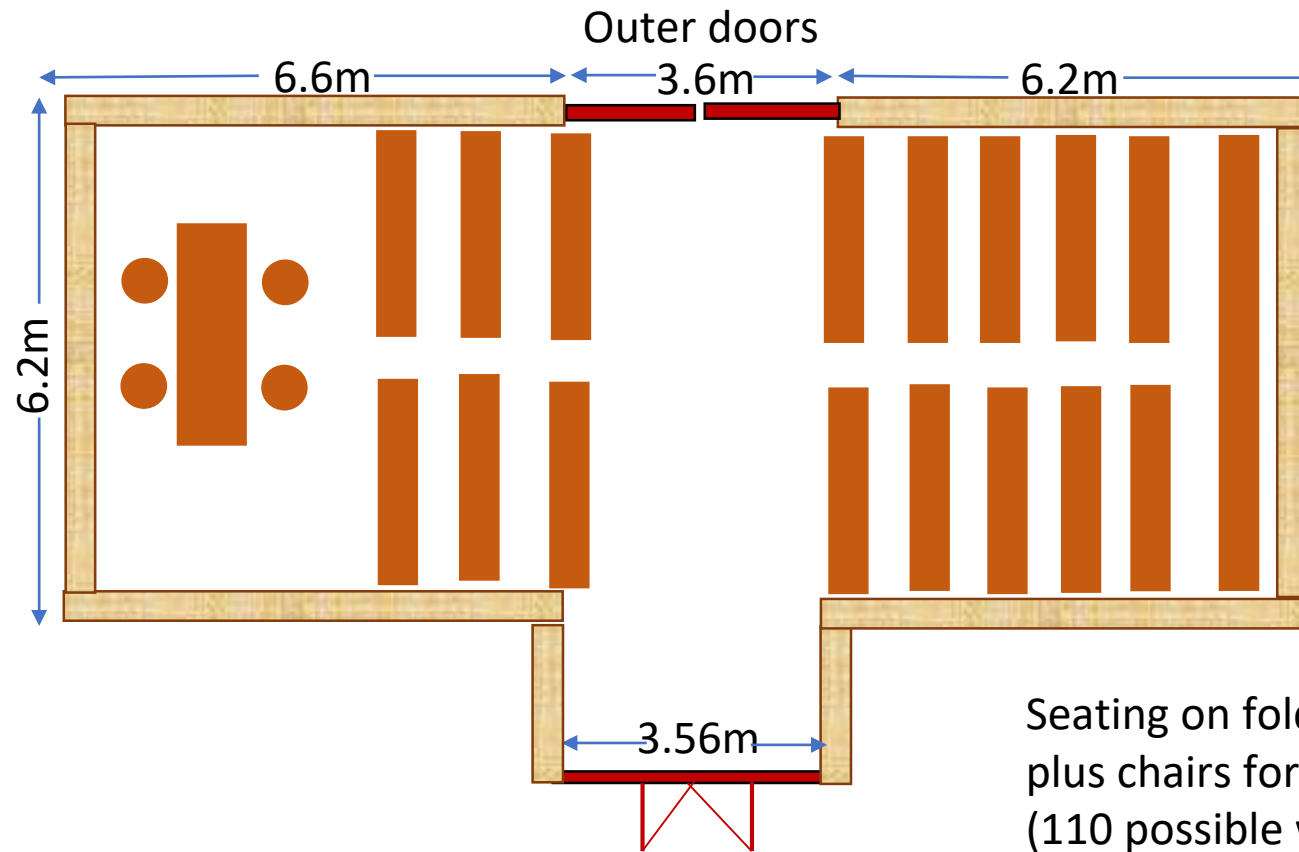

Outer doors

6.6m

3.6m

6.2m

6.2m

3.56m

THE BARLEY BARN

Scale 1cm:2m approx.

THE BARLEY BARN

Seating for 64 on
32 straw bales, plus
chairs for couple &
registrars

Scale 1cm:2m approx.

THE BARLEY BARN

Seating on folding wooden chairs for 95,
 plus chairs for couple & registrars.
 (110 possible with chairs closer together)

Scale 1cm:2m approx.

**Cogges Wedding Barns
 & Walled Area
 for Exclusive Use**
 (all measurements approximate)

Church parking only

← 0.4m walk to Witney town centre

Cogges wedding barns and walled outdoor area for wedding party's sole use