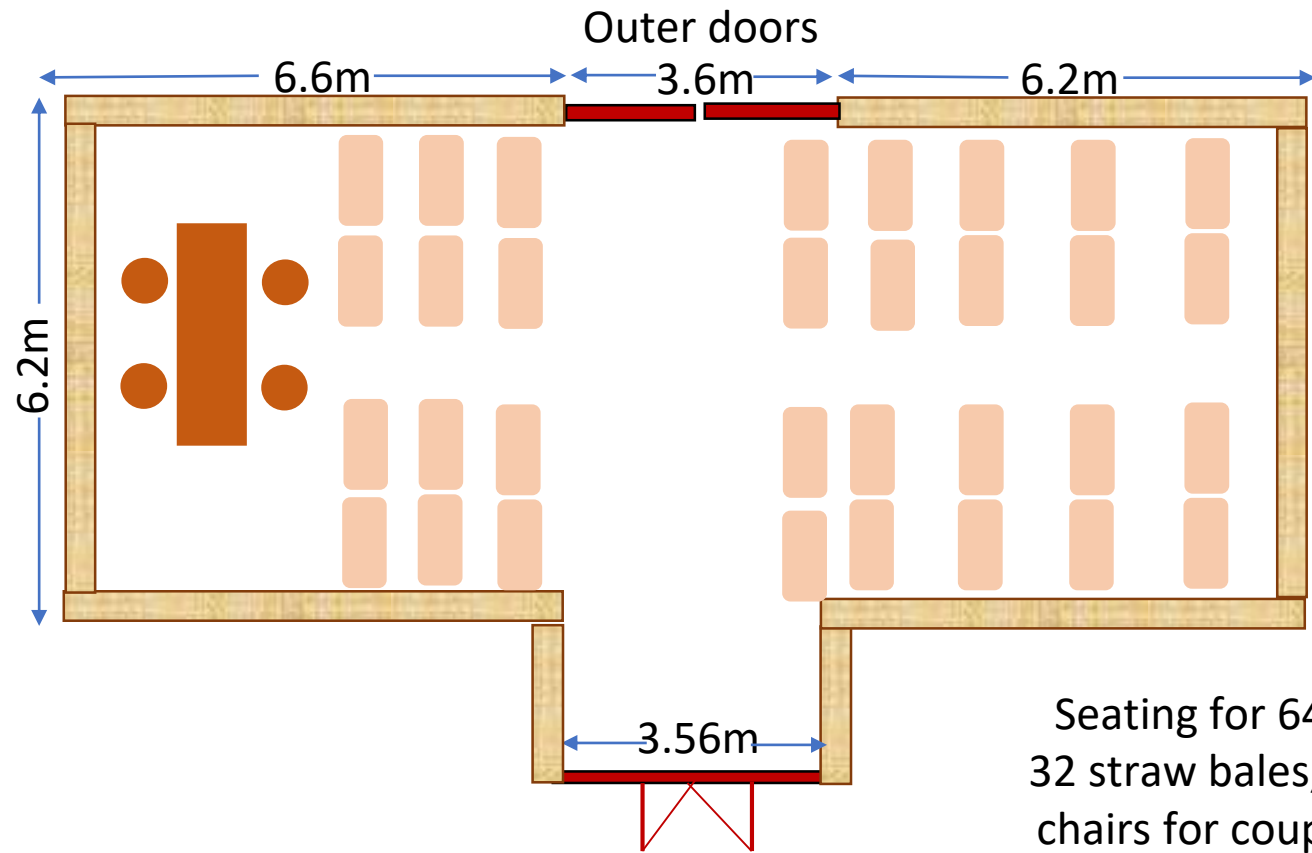

Outer doors

6.6m

3.6m

6.2m

6.2m

3.56m

THE BARLEY BARN

Scale 1cm:2m approx.

THE BARLEY BARN

Seating for 64 on
32 straw bales, plus
chairs for couple &
registrars

Scale 1cm:2m approx.

THE BARLEY BARN

Seating on folding wooden chairs for 95,
 plus chairs for couple & registrars.
 (110 possible with chairs closer together)

Scale 1cm:2m approx.

**Cogges Wedding Barns
 & Walled Area
 for Exclusive Use**
 (all measurements approximate)

Church parking only

← 0.4m walk to Witney town centre

Cogges wedding barns and walled outdoor area for wedding party's sole use